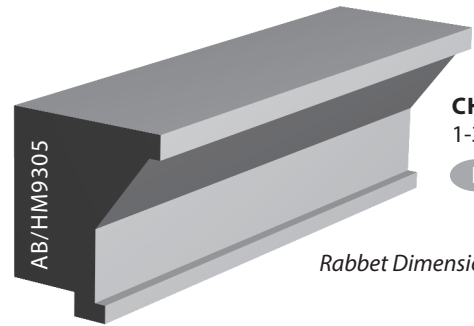

AB812
BASE
11/16" x 7-1/4"
PFJ

SILL
23/32" x 5-1/2" (PFJ)

BEAD/CAP
5/8" x 5/8" (PFJ)
AB110BEAD

CASING
11/16" x 2-1/2" (PFJ)

CASING
3/4" x 3-1/2"
11/16" x 3-1/2" (P) (PFJ)

CASING
3/4" x 3-1/2" x 17' (PFJ)

BASE
3/4" x 5-1/2"
11/16" x 5-1/2" (P) (PFJ)

BASE
11/16" x 7" (PFJ)

BASE
3/4" x 5-1/4" x 18' (PFJ)

CASING
13/16" x 3-1/2"
P PFJ

CASING
1" x 4-15/32"
P PFJ

CROWN
7/8" x 4-5/8"
P PFJ

BASE (INVERTED)
3/4" x 6-1/2" P
21/32" x 6-1/2" PFJ

CHAIR RAIL
1-3/4" x 2"
P

Rabbet Dimension: 3/4"

BASE
3/4" x 6-1/2"
P
21/32" x 6-1/2"
PFJ

SHOE 1/2" x 1"
P PFJ

BASE
3/4" x 5"
P
21/32" x 5"
PFJ

SHOE 1/2" x 1"
P PFJ

P Poplar PFJ Primed Finger Jointed Other Species, and Flex, available by Special Order