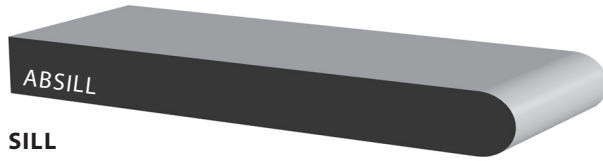

ABNICK8
NICKEL GAP
3/4" x 7-1/4"
PFJ
Exterior Gesso Primer

AB808BB
BACK BAND
15/16" x 1"
PFJ

AB8-CAP
PANEL/CAP
11/16" x 3/4"
PFJ

AB808
CASING
11/16" x 3-1/2"
PFJ

AB809
CASING
11/16" x 4-1/2"
PFJ

AB810
BASE
11/16" x 5-1/2"
PFJ

AB812
BASE
11/16" x 7-1/4"
PFJ

SILL
23/32" x 5-1/2" (PFJ)

BEAD/CAP
5/8" x 5/8" (PFJ)
AB110BEAD

CASING
11/16" x 2-1/2" (PFJ)

CASING
3/4" x 3-1/2"
11/16" x 3-1/2" (P) (PFJ)

CASING
3/4" x 3-1/2" x 17' (PFJ)

BASE
3/4" x 5-1/2"
11/16" x 5-1/2" (P) (PFJ)