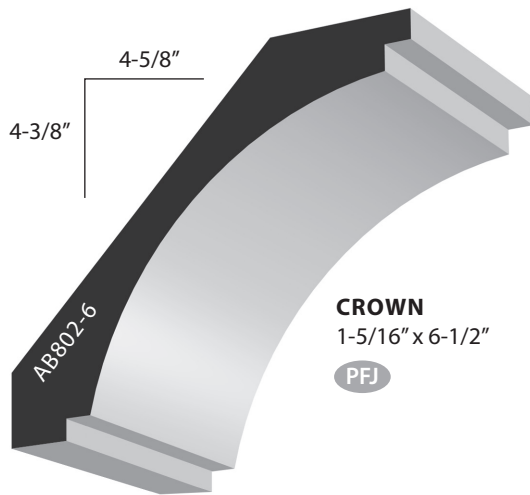

**MODERN
MOULDING**
COLLECTIONS

A & B Wood Design

FINE ARCHITECTURAL MOULDINGS

AB802-4
CROWN
3/4" x 4-1/2"
PFJ

AB802-5
CROWN
1-1/8" x 5-1/2"
PFJ

AB802-6
CROWN
1-5/16" x 6-1/2"
PFJ

ABNICK6
NICKEL GAP
3/4" x 5-1/2"
PFJ
Exterior Gesso Primer

AB812
BASE
11/16" x 7-1/4"
PFJ

SILL
23/32" x 5-1/2" (PFJ)

BEAD/CAP
5/8" x 5/8" (PFJ)
AB110BEAD

CASING
11/16" x 2-1/2" (PFJ)

CASING
3/4" x 3-1/2"
11/16" x 3-1/2" (P) (PFJ)

CASING
3/4" x 3-1/2" x 17' (PFJ)

BASE
3/4" x 5-1/2"
11/16" x 5-1/2" (P) (PFJ)

BASE
11/16" x 7" (PFJ)

BASE
3/4" x 5-1/4" x 18' (PFJ)

CASING
13/16" x 3-1/2"
P PFJ

CASING
1" x 4-15/32"
P PFJ

CROWN
7/8" x 4-5/8"
P PFJ

BASE (INVERTED)
3/4" x 6-1/2" P
21/32" x 6-1/2" PFJ

CHAIR RAIL
1-3/4" x 2"
P

Rabbet Dimension: 3/4"

BASE
3/4" x 6-1/2"
P
21/32" x 6-1/2"
PFJ

SHOE 1/2" x 1"
P PFJ

BASE
3/4" x 5"
P
21/32" x 5"
PFJ

SHOE 1/2" x 1"
P PFJ

P Poplar PFJ Primed Finger Jointed Other Species, and Flex, available by Special Order