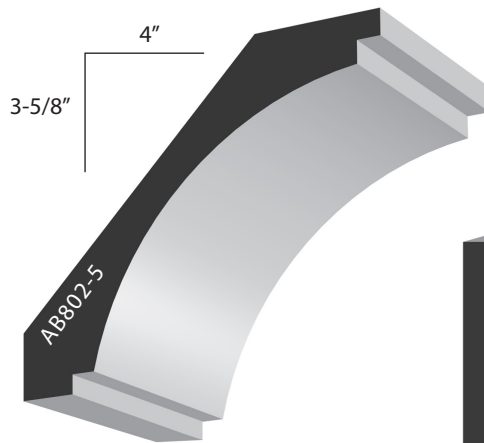

**MODERN
MOULDING**
COLLECTIONS

A & B Wood Design

FINE ARCHITECTURAL MOULDINGS

AB802-4
CROWN
3/4" x 4-1/2"
PFJ

AB802-5
CROWN
1-1/8" x 5-1/2"
PFJ

AB802-6
CROWN
1-5/16" x 6-1/2"
PFJ

ABNICK6
NICKEL GAP
3/4" x 5-1/2"
PFJ
Exterior Gesso Primer

ABNICK8
NICKEL GAP
3/4" x 7-1/4"
PFJ
Exterior Gesso Primer

AB808BB
BACK BAND
15/16" x 1"
PFJ

AB8-CAP
PANEL/CAP
11/16" x 3/4"
PFJ

AB808
CASING
11/16" x 3-1/2"
PFJ

AB809
CASING
11/16" x 4-1/2"
PFJ

AB810
BASE
11/16" x 5-1/2"
PFJ

AB812
BASE
11/16" x 7-1/4"
PFJ

SILL
23/32" x 5-1/2" (PFJ)

BEAD/CAP
5/8" x 5/8" (PFJ)
AB110BEAD

CASING
11/16" x 2-1/2" (PFJ)

CASING
3/4" x 3-1/2"
11/16" x 3-1/2" (P) (PFJ)

CASING
3/4" x 3-1/2" x 17' (PFJ)

BASE
3/4" x 5-1/2"
11/16" x 5-1/2" (P) (PFJ)

Rabbet Dimension: 3/4"

BASE
3/4" x 6-1/2"
P
21/32" x 6-1/2"
PFJ

SHOE 1/2" x 1"
P PFJ

BASE
3/4" x 5"
P
21/32" x 5"
PFJ

SHOE 1/2" x 1"
P PFJ

P Poplar PFJ Primed Finger Jointed Other Species, and Flex, available by Special Order