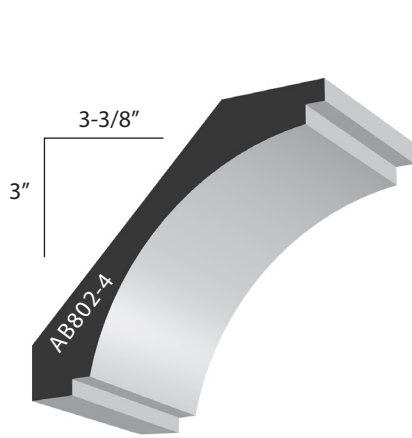

**MODERN
MOULDING**
COLLECTIONS

A & B Wood Design

FINE ARCHITECTURAL MOULDINGS

AB802-4
CROWN
3/4" x 4-1/2"
PFJ

AB802-5
CROWN
1-1/8" x 5-1/2"
PFJ

AB802-6
CROWN
1-5/16" x 6-1/2"
PFJ

ABNICK6
NICKEL GAP
3/4" x 5-1/2"
PFJ
Exterior Gesso Primer

ABNICK8
NICKEL GAP
3/4" x 7-1/4"
PFJ
Exterior Gesso Primer

AB808BB
BACK BAND
15/16" x 1"
PFJ

AB8-CAP
PANEL/CAP
11/16" x 3/4"
PFJ

AB808
CASING
11/16" x 3-1/2"
PFJ

AB809
CASING
11/16" x 4-1/2"
PFJ

AB810
BASE
11/16" x 5-1/2"
PFJ

AB812
BASE
11/16" x 7-1/4"
PFJ

SILL
23/32" x 5-1/2" (PFJ)

BEAD/CAP
5/8" x 5/8" (PFJ)
AB110BEAD

CASING
11/16" x 2-1/2" (PFJ)

CASING
3/4" x 3-1/2"
11/16" x 3-1/2" (P) (PFJ)

CASING
3/4" x 3-1/2" x 17' (PFJ)

BASE
3/4" x 5-1/2"
11/16" x 5-1/2" (P) (PFJ)

Rabbet Dimension: 3/4"

BASE
3/4" x 6-1/2"
P
21/32" x 6-1/2"
PFJ

SHOE 1/2" x 1"
P PFJ

BASE
3/4" x 5"
P
21/32" x 5"
PFJ

SHOE 1/2" x 1"
P PFJ

P Poplar PFJ Primed Finger Jointed Other Species, and Flex, available by Special Order