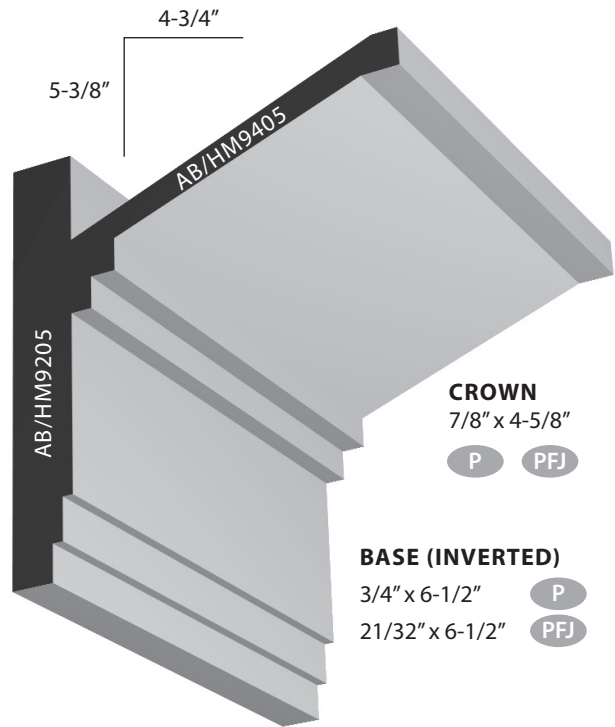

AB812
BASE
11/16" x 7-1/4"
PFJ

SILL
23/32" x 5-1/2" (PFJ)

BEAD/CAP
5/8" x 5/8" (PFJ)
AB110BEAD

CASING
11/16" x 2-1/2" (PFJ)

CASING
3/4" x 3-1/2"
11/16" x 3-1/2" (P) (PFJ)

CASING
3/4" x 3-1/2" x 17' (PFJ)

BASE
3/4" x 5-1/2"
11/16" x 5-1/2" (P) (PFJ)

BASE
11/16" x 7" (PFJ)

BASE
3/4" x 5-1/4" x 18' (PFJ)

CASING
13/16" x 3-1/2"
P PFJ

CASING
1" x 4-15/32"
P PFJ

CROWN
7/8" x 4-5/8"
P PFJ

BASE (INVERTED)
3/4" x 6-1/2" P
21/32" x 6-1/2" PFJ

CHAIR RAIL
1-3/4" x 2"
P

Rabbet Dimension: 3/4"

BASE
3/4" x 6-1/2"
P
21/32" x 6-1/2"
PFJ

SHOE 1/2" x 1"
P PFJ

BASE
3/4" x 5"
P
21/32" x 5"
PFJ

SHOE 1/2" x 1"
P PFJ

P Poplar PFJ Primed Finger Jointed Other Species, and Flex, available by Special Order