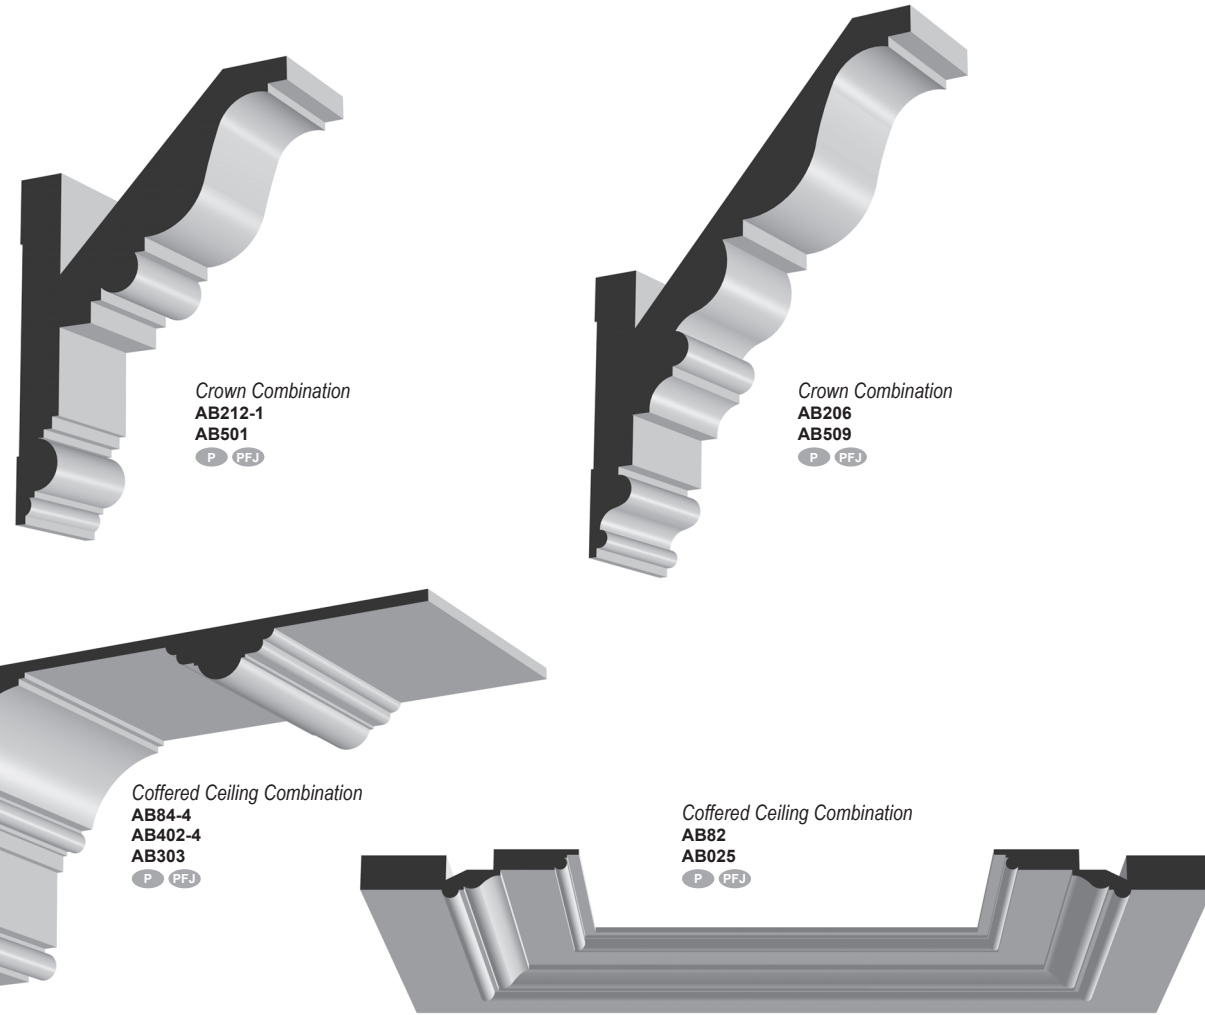

A & B Wood Design – COMBINATION MOULDINGS

All profiles shown at approximately 1/3 scale • Other species available by special order

Mouldings are frequently combined to provide a larger composite profile, rendering a more pronounced look. Backbands provide additional depth to Casings, Base mouldings can be used to further enhance Chair Rails, and when inverted, can extend the look of a Crown detail.

While the possible combinations are only limited by the imagination, we offer a few to illustrate the potential.

Crown Combination
AB212-1
AB501
P PFJ

Crown Combination
AB206
AB509
P PFJ

Coffered Ceiling Combination
AB84-4
AB402-4
AB303
P PFJ